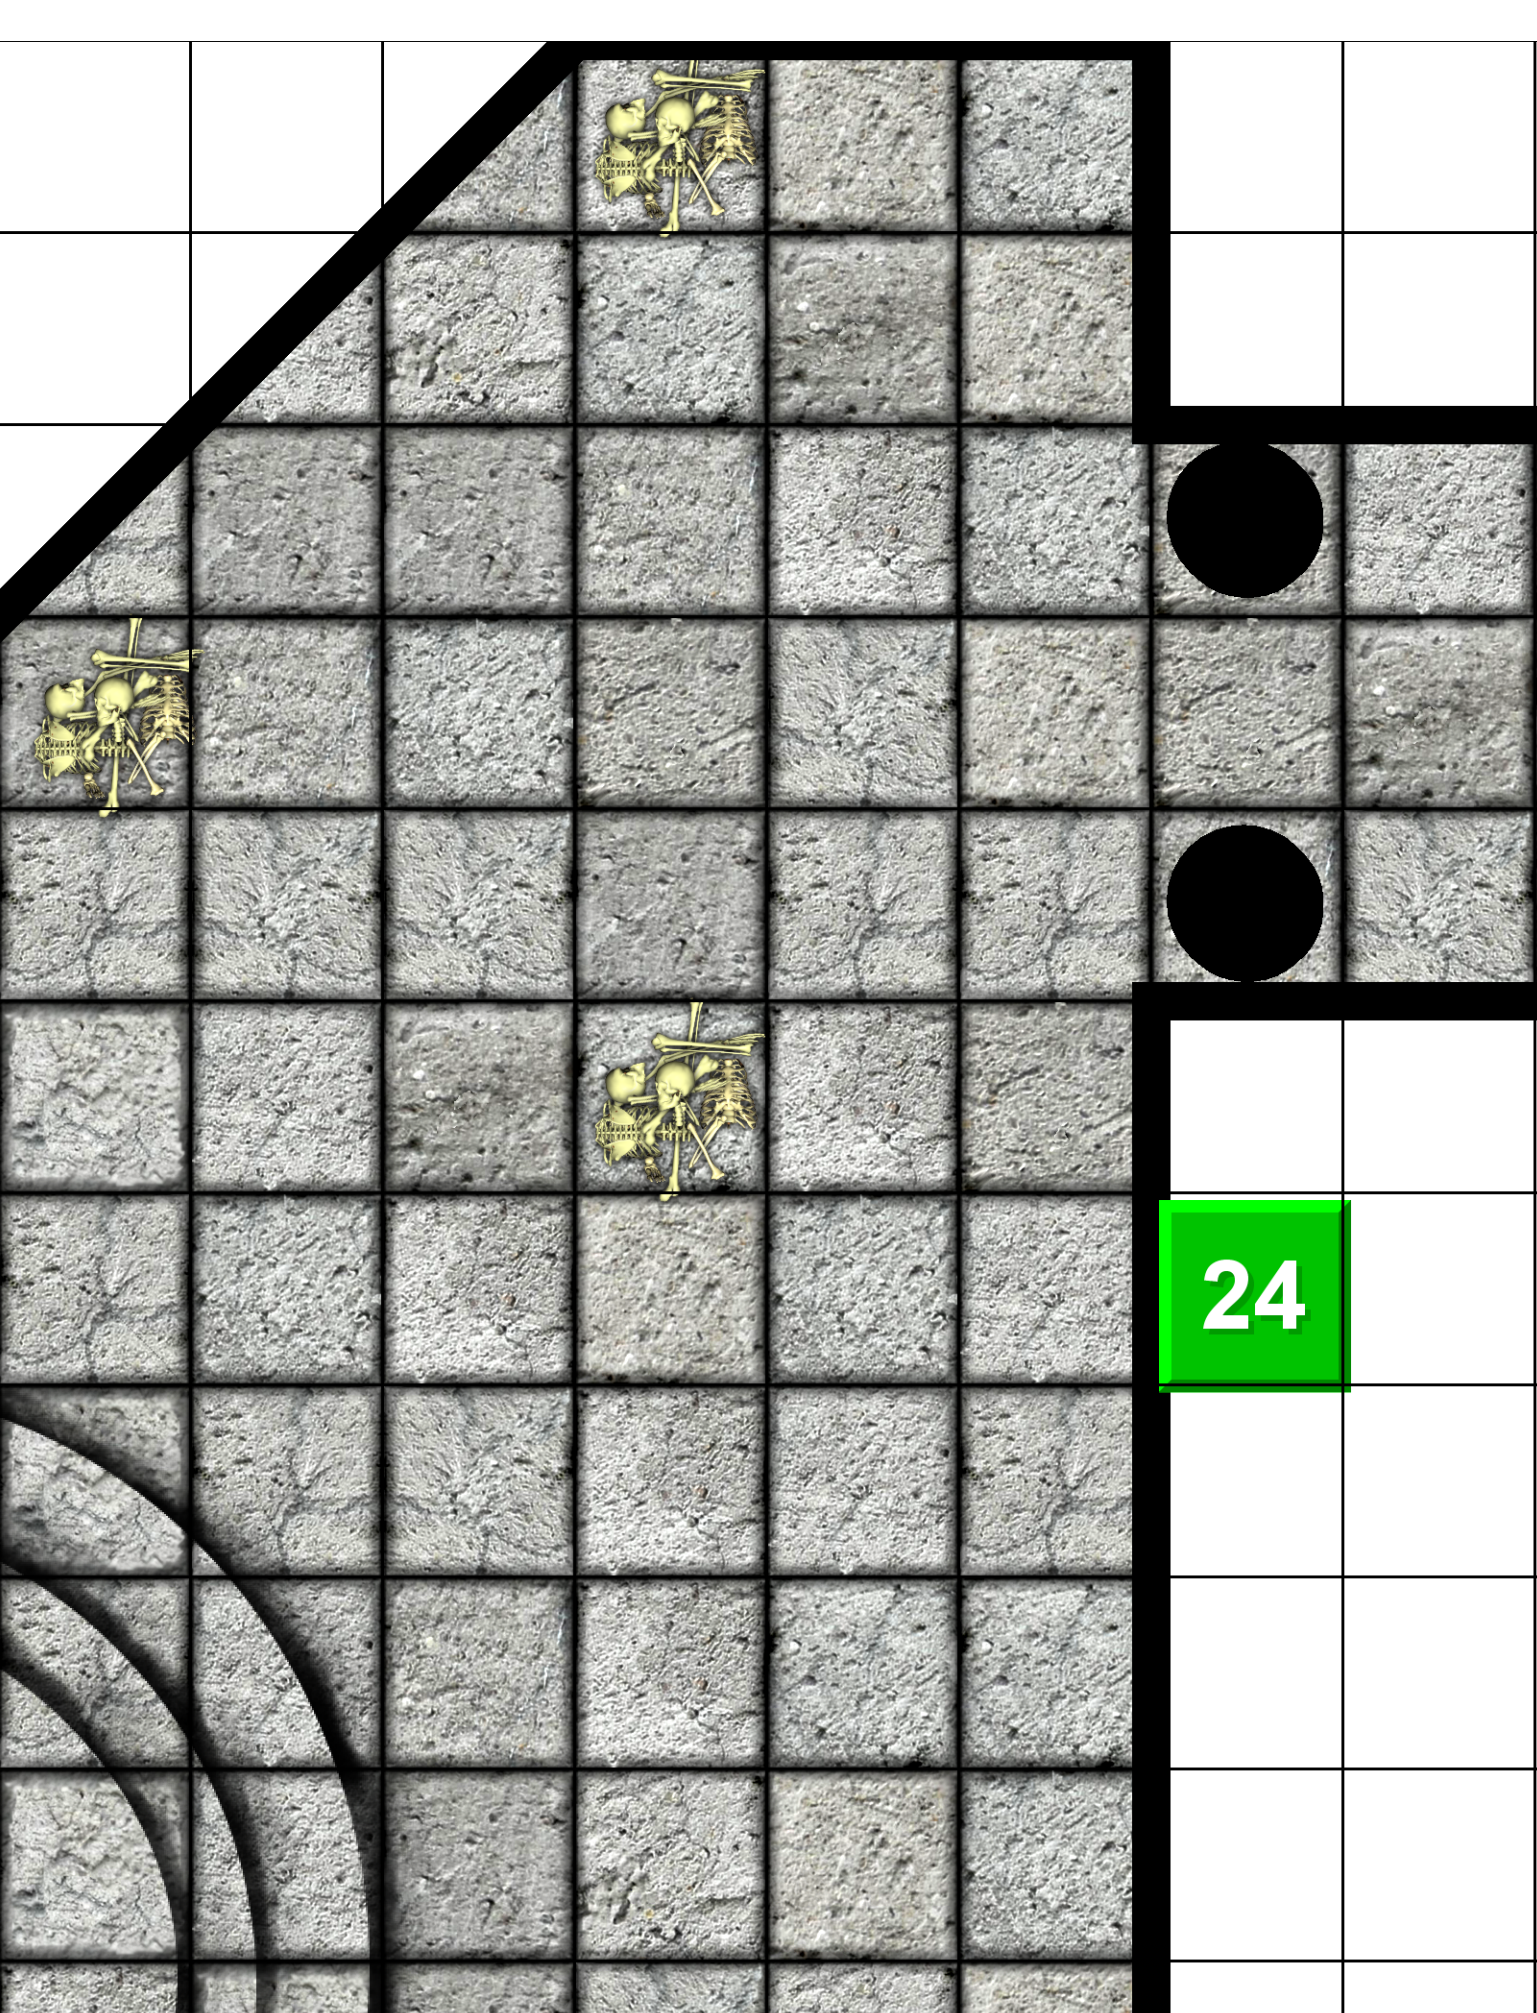

Rescue at

Finish Le

Map 3 o

# Rivenroar

## Level of 3

24

23

M

Dav  
deyal

Map by  
Dave Yale  
dyale@dcyale.com

22